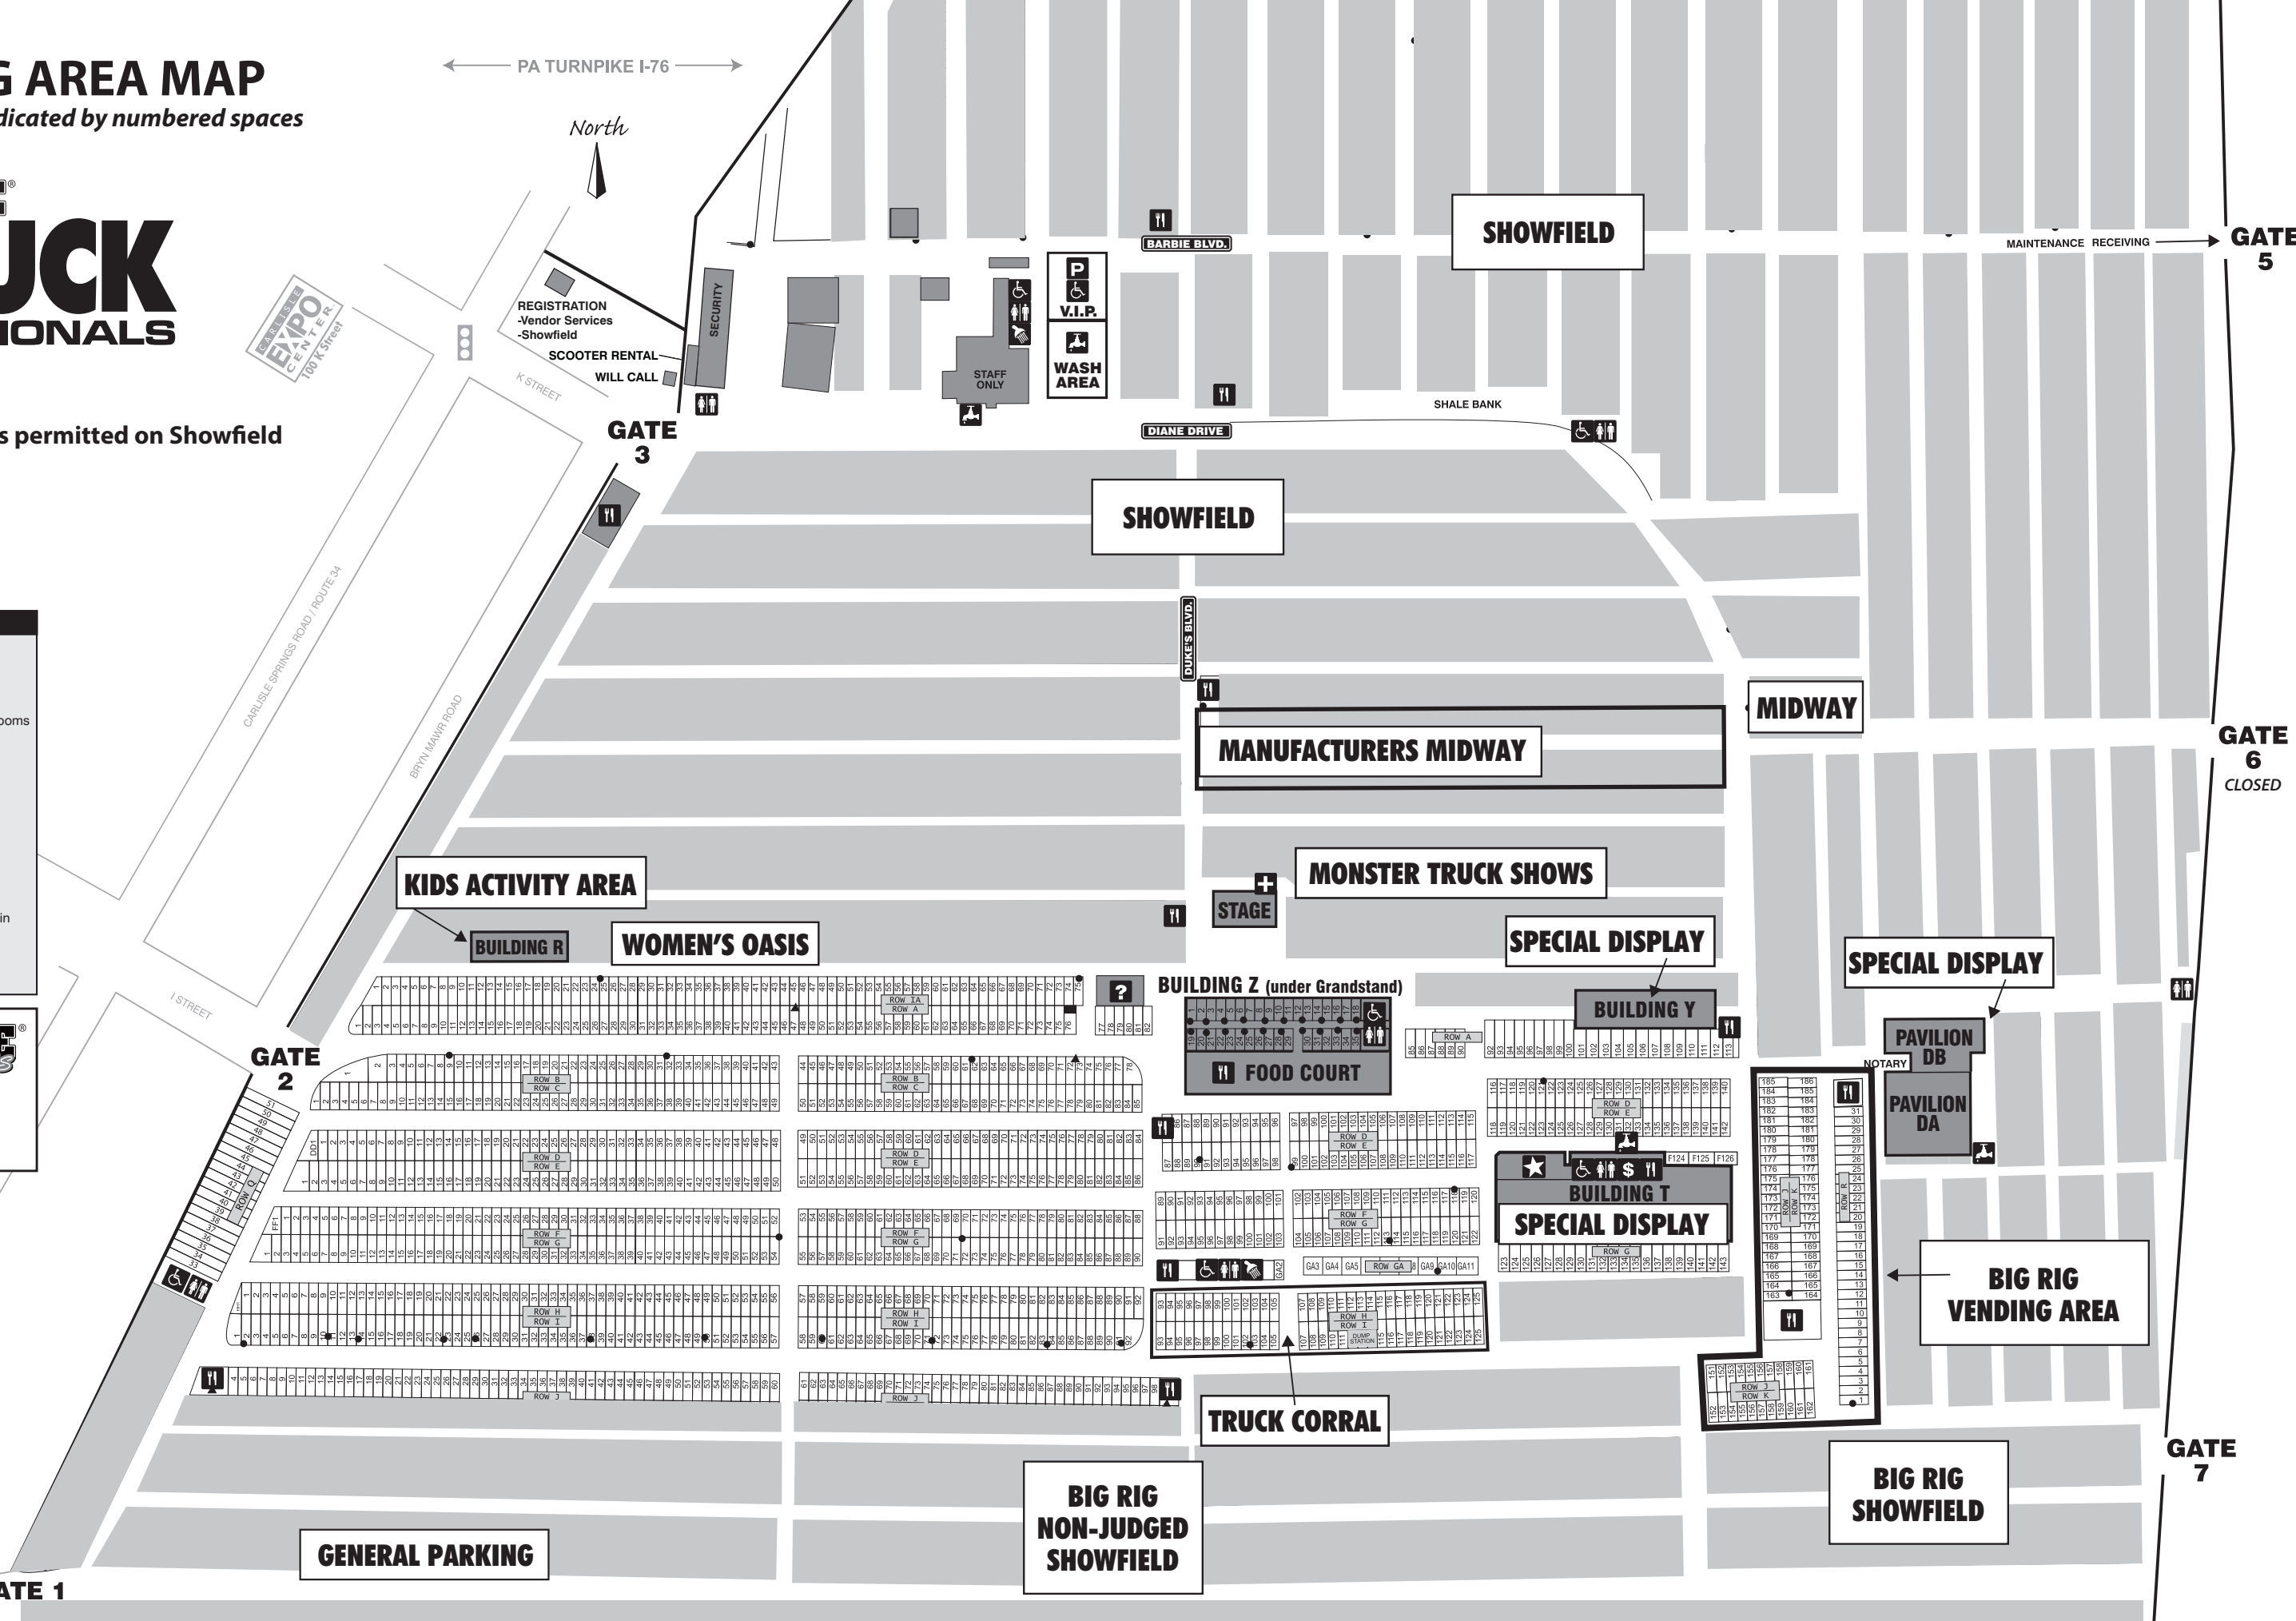

VENDING AREA MAP

Vending area is indicated by numbered spaces

No "For Sale" signs permitted on Showfield

LEGEND

- Guest Services
- First Aid
- Restrooms
- Wheelchair Accessible Restrooms
- Food
- Bank & ATM
- Showers
- Water
- Souvenirs / T-Shirts
- Handicap Parking

Gate 1 - Walk-in & Drive-in
 Gate 2 - Walk-in & Drive-in
 Gate 3 - Walk-in & 24-hour Drive-in
 Gate 5 - Walk-in & Drive-in
 Gate 6 - Walk-in
 Gate 7 - Walk-in

CARLISLE Events

1000 BRYN MAWR ROAD
 CARLISLE, PA 17013
 717-243-7855
 CarlisleEvents.com

GATE 1

GENERAL PARKING

**BIG RIG
NON-JUDGED
SHOWFIELD**

TRUCK CORRAL

**BUILDING T
SPECIAL DISPLAY**

**BIG RIG
SHOWFIELD**

**BIG RIG
VENDING AREA**

GATE 7

**GATE 6
CLOSED**

GATE 5